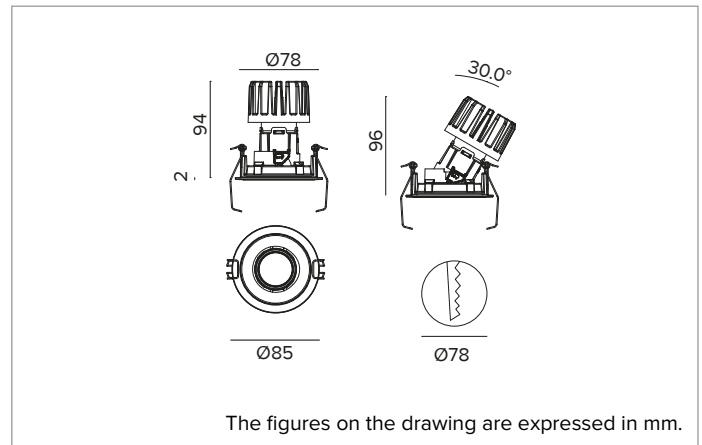

1T7889EL | CCTEVO ARCHITECTURAL 78

Adjustable recessed LED projector in a trim version

	4000K	H(m)	D(m)	Emax(lx)		
	Ra90		18°			
	Fixture Power	11W	1	0.31	4834	
	Source Flux	1018lm	2	0.62	1209	
	Fixture Flux	686lm	3	0.92	537	
	Efficacy	62lm/W	4	1.23	302	
TS1341	Imax=4749cd/klm	Imax	4834cd	5	1.54	193

CCT nominal: 4000K

Lifetime (L80/B10): >50000h tq +25°C

ILLUMINOTECHNICAL CHARACTERISTICS

SP Version - a moulded white plastic optical holder with metallised polycarbonate precision optics, a holographic diffusion filter and a black silicone cut off ring. UGR<19 (EN 12464-1).

Optic: REFLECTOR

Beam angles: SP

Optical efficiency: 67%

Fixture flux: 686lm

Luminous efficacy: 62lm/W

Photobiological safety: Compliant with RG1 low risk group

MECHANICAL CHARACTERISTICS

Moulded white plastic optic holder and die-cast aluminium heat sink in black color. White colour cover. The optical unit can be adjusted up to 30° on the vertical plane with a mechanical beam locking system (with access from the false ceiling), and 358° on the horizontal plane. Trim version with an integrated white ring.